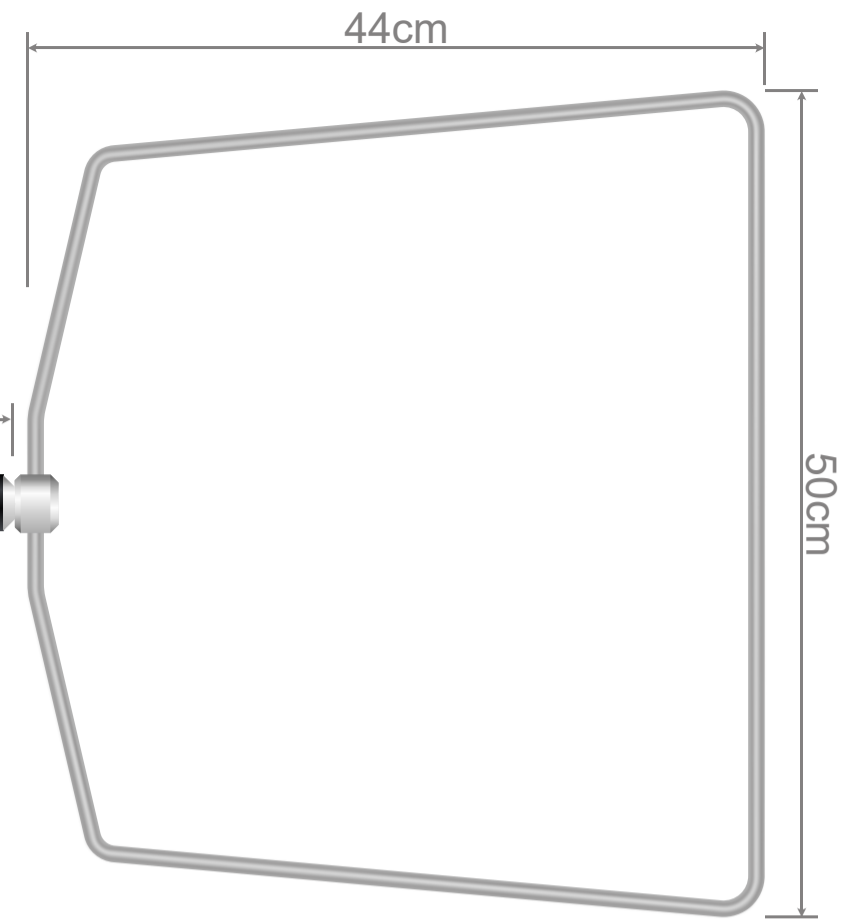

Model
NT150RS (Standard)
50x44cm - Handle 1.5m

Net Style:
Rubberised - Standard 0.5m Deep

Illustration not to scale

Model
NT150RS (Standard)
Handle 1.5m

Illustration not to scale

Model
NT150RS (Standard)
Hoop - 50x44cm

Illustration not to scale

Model
NT150RS (Standard)
Quick Release Hoop Joint

Note: The Hook'em Quick Release Hoop joint allows for the replacement of the consumable netting component quickly and easily. Nets available as spare parts.