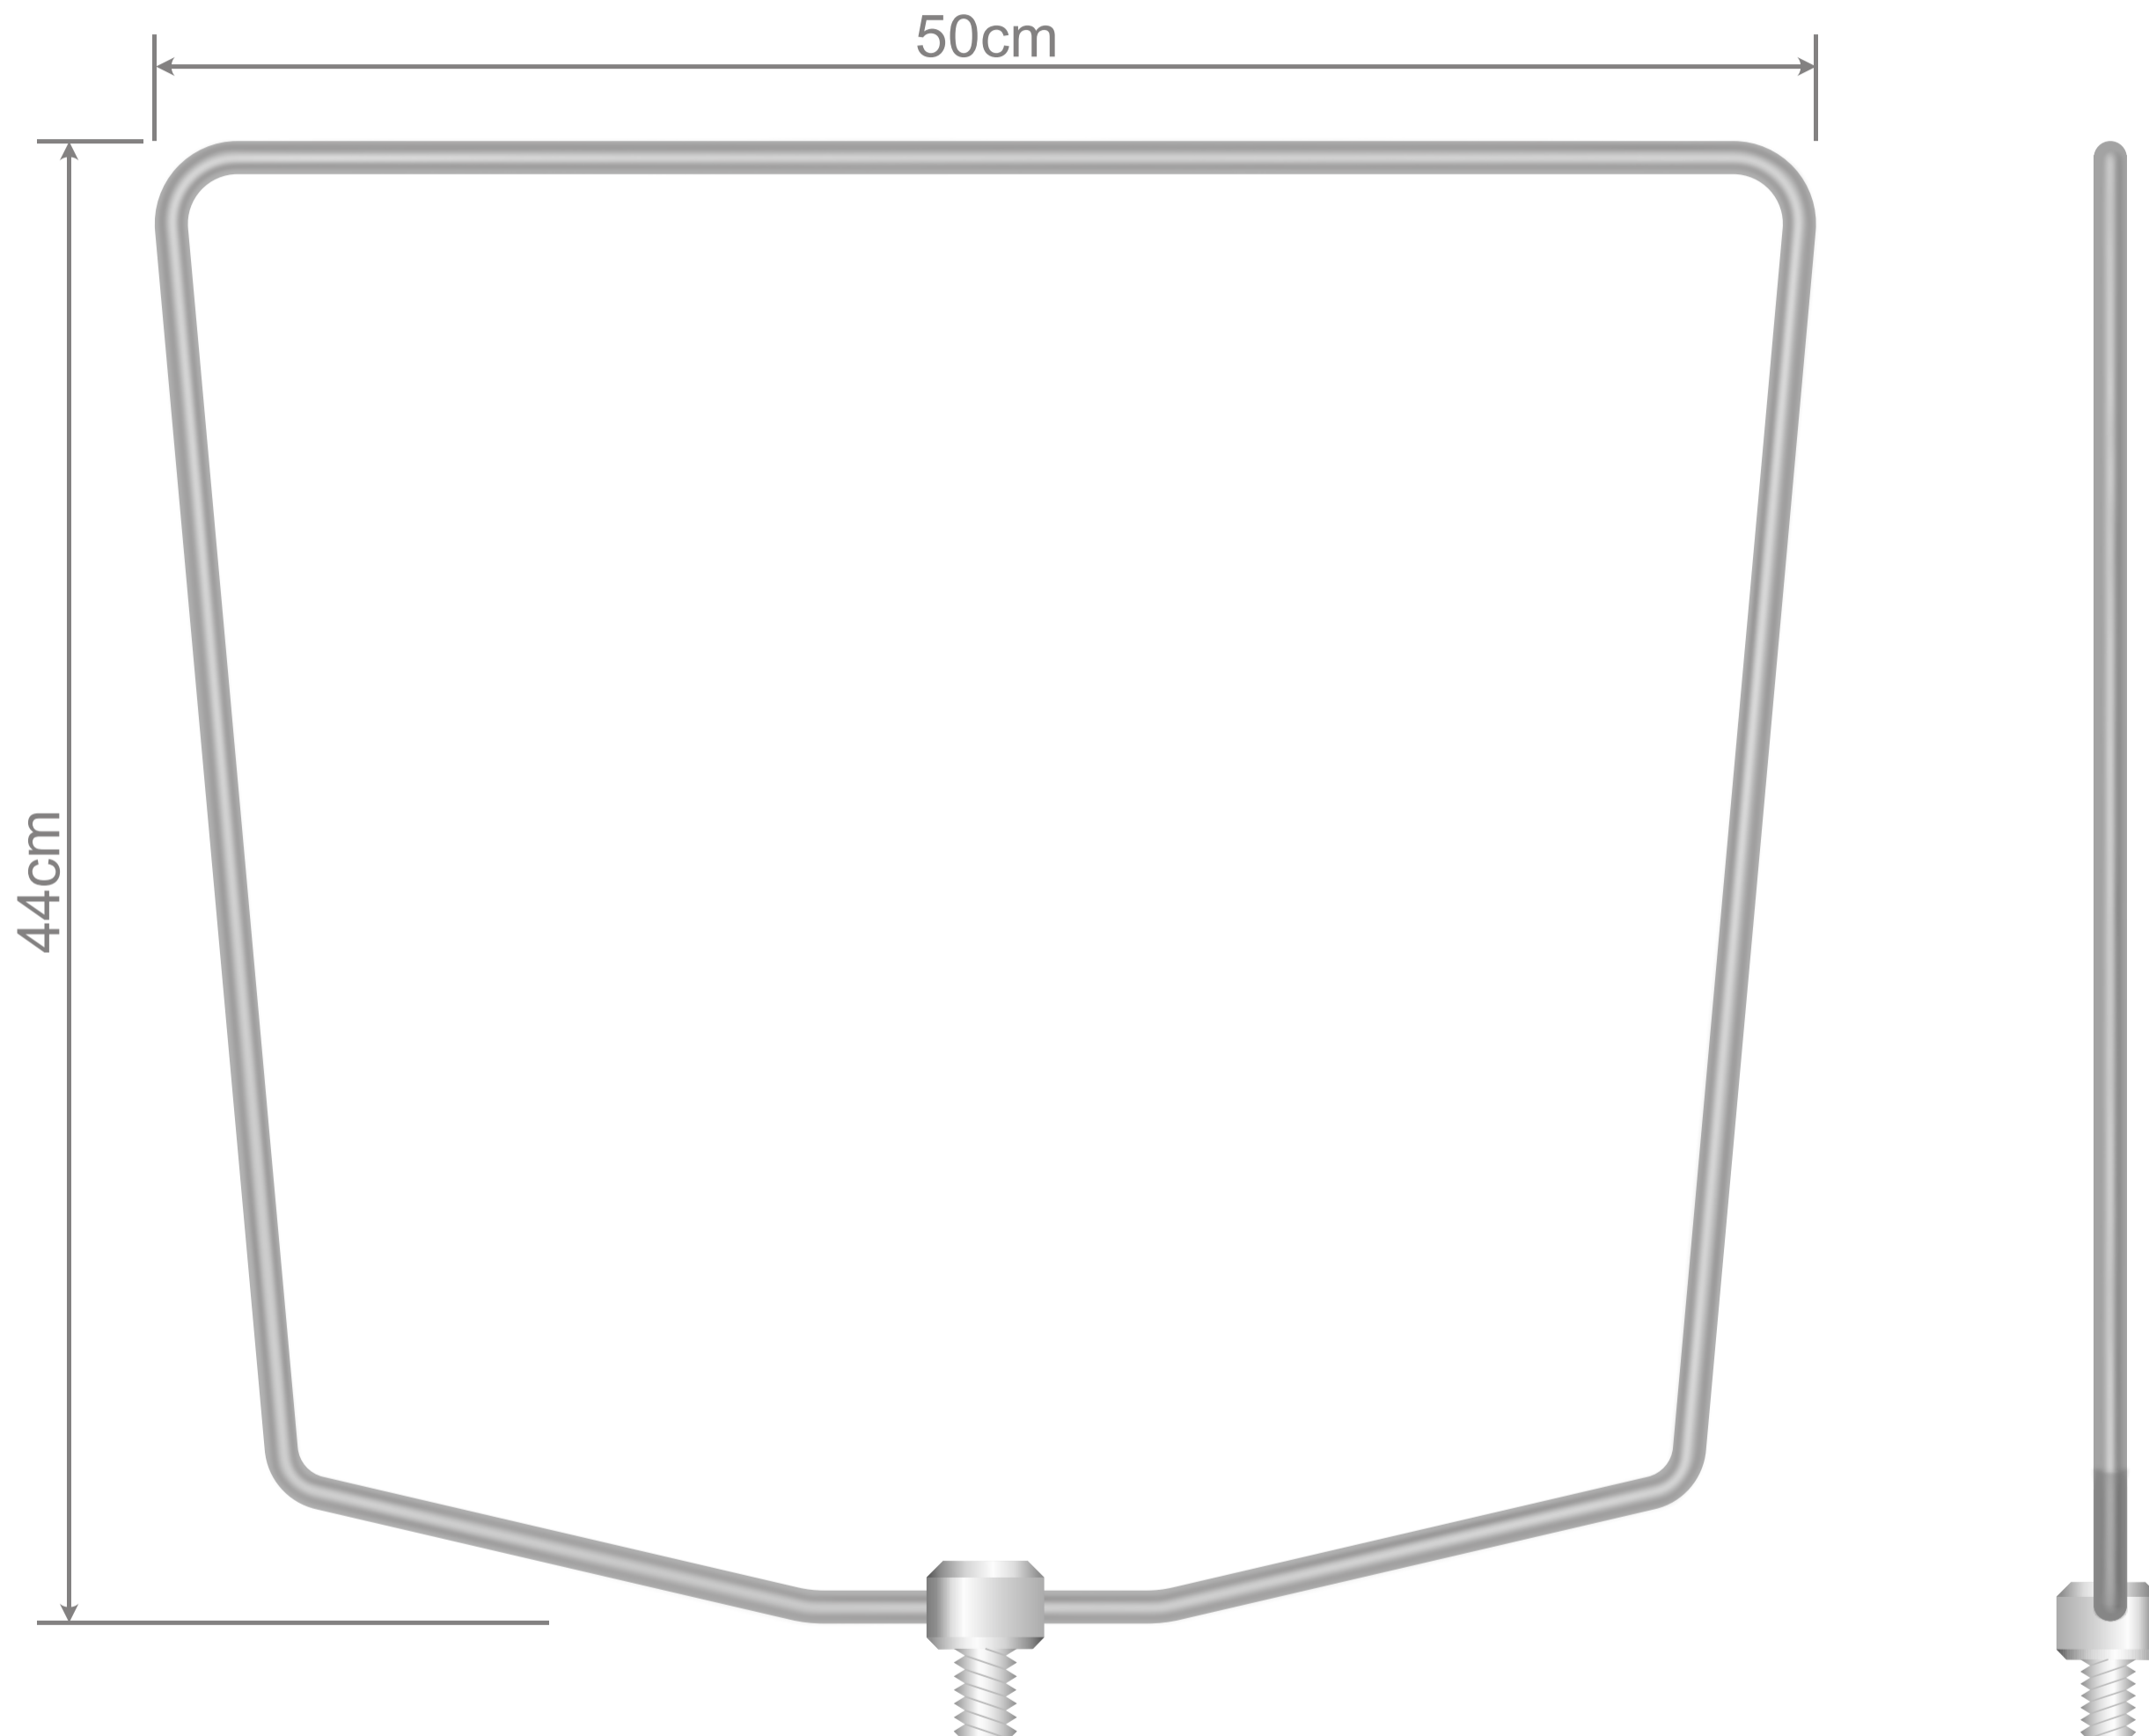

Model
NT150RS (Standard)
50x44cm - Handle 1.5m

Net Style:
Rubberised - Standard 0.5m Deep

Illustration not to scale

Model
NT150RS (Standard)
Handle 1.5m

Illustration not to scale

Model
NT150RS (Standard)
Hoop - 50x44cm

Illustration not to scale

Model
NT150RS (Standard)
Quick Release Hoop Joint

Note: The Hook'em Quick Release Hoop joint allows for the replacement of the consumable netting component quickly and easily. Nets available as spare parts.