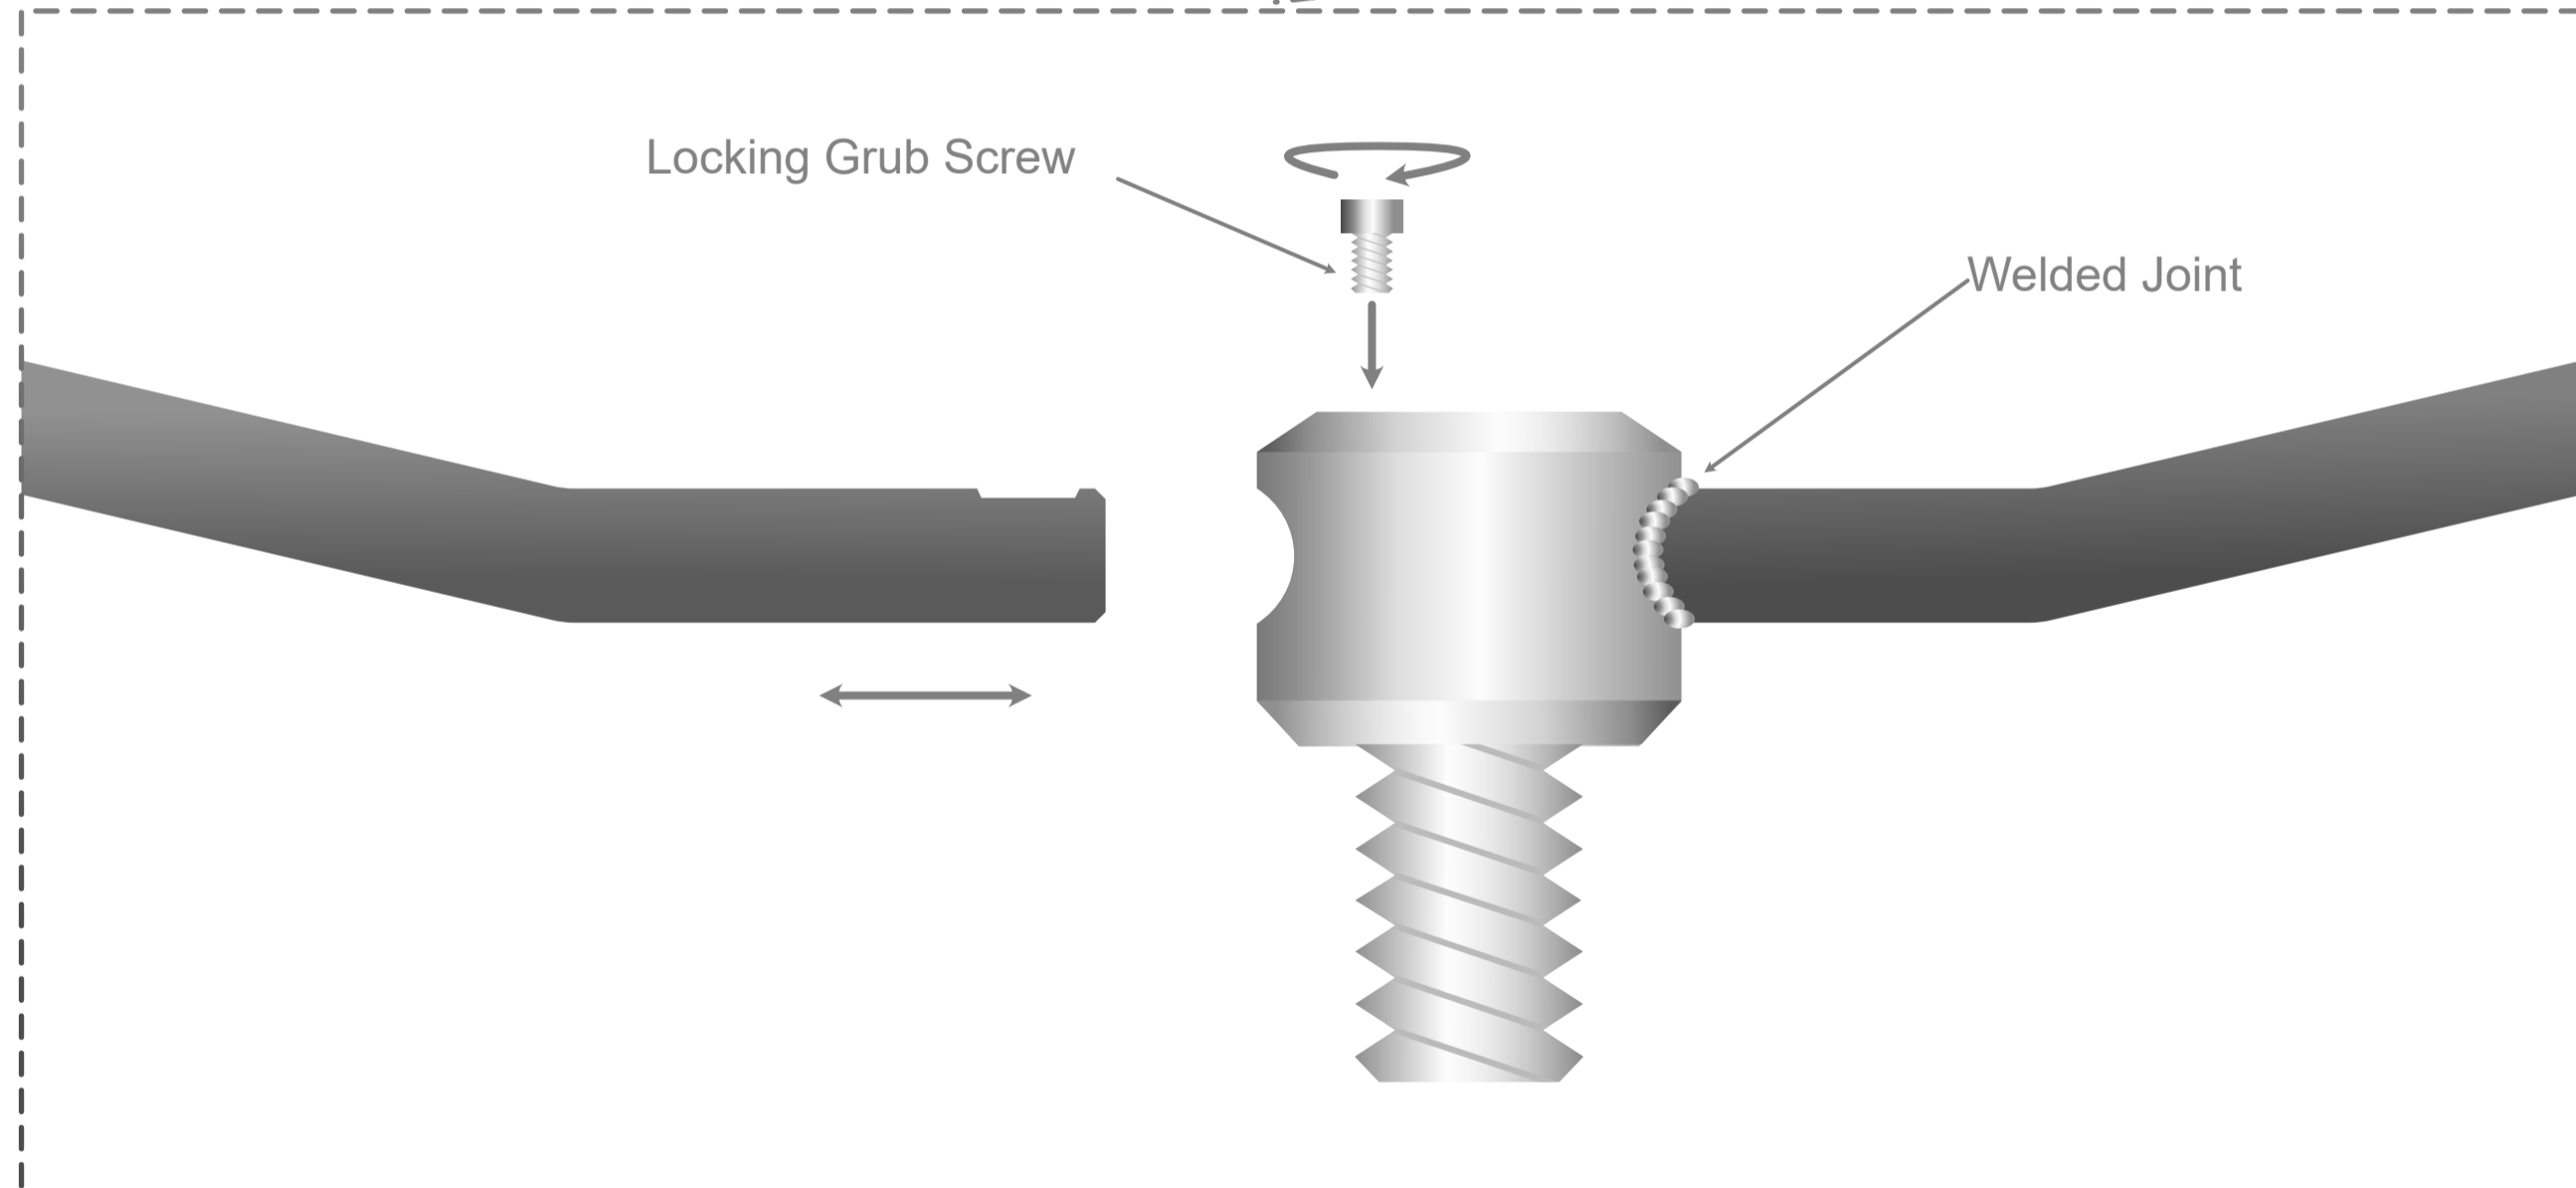

Model
NT150RS (Standard)
50x44cm - Handle 1.5m

Net Style:
Rubberised - Standard 0.5m Deep

Illustration not to scale

Model
NT150RS (Standard)
Handle 1.5m

Illustration not to scale

Model
NT150RS (Standard)
Hoop - 50x44cm

Illustration not to scale

Model
NT150RS (Standard)
Quick Release Hoop Joint

Note: The Hook'em Quick Release Hoop joint allows for the replacement of the consumable netting component quickly and easily. Nets available as spare parts.