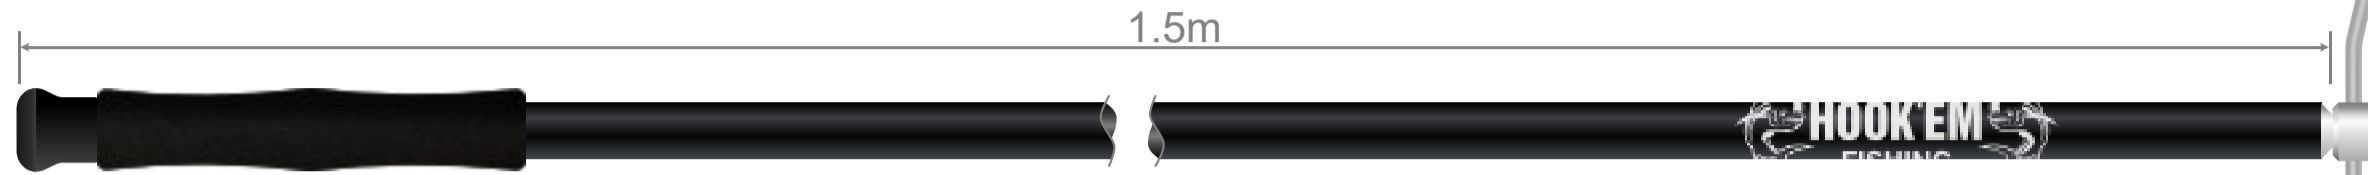

Model
NT150RS (Standard)
50x44cm - Handle 1.5m

Net Style:
Rubberised - Standard 0.5m Deep

Illustration not to scale

Model
NT150RS (Standard)
Handle 1.5m

Illustration not to scale

Model
NT150RS (Standard)
Hoop - 50x44cm

Illustration not to scale

Model
NT150RS (Standard)
Quick Release Hoop Joint

Note: The Hook'em Quick Release Hoop joint allows for the replacement of the consumable netting component quickly and easily. Nets available as spare parts.