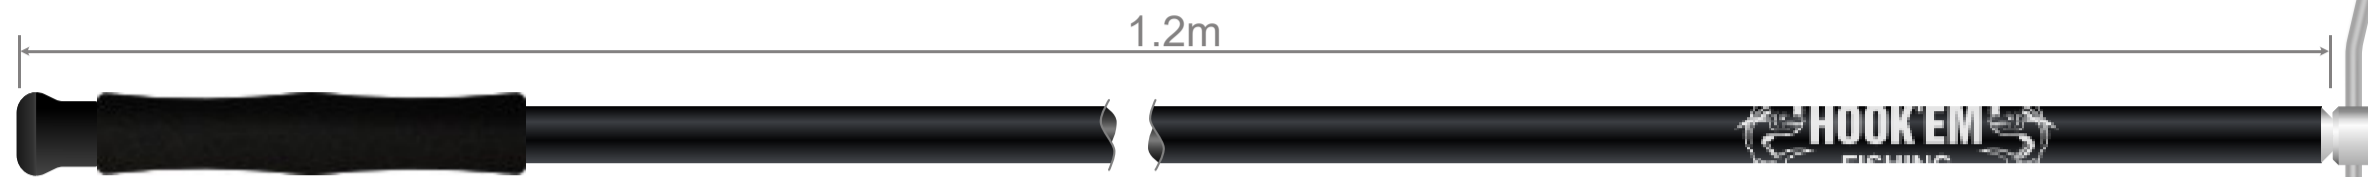

Model  
NT120RS (Standard)  
50x44cm - Handle 1.2m

**Net Style:**  
Rubberised - Standard 0.5m Deep

Illustration not to scale

Model  
NT120RS (Standard)  
Handle 1.2m

Illustration not to scale

Model  
NT120RS (Standard)  
Hoop - 50x44cm

Illustration not to scale

Model  
NT120RS (Standard)  
Quick Release Hoop Joint

**Note:** The Hook'em Quick Release Hoop joint allows for the replacement of the consumable netting component quickly and easily. Nets available as spare parts.