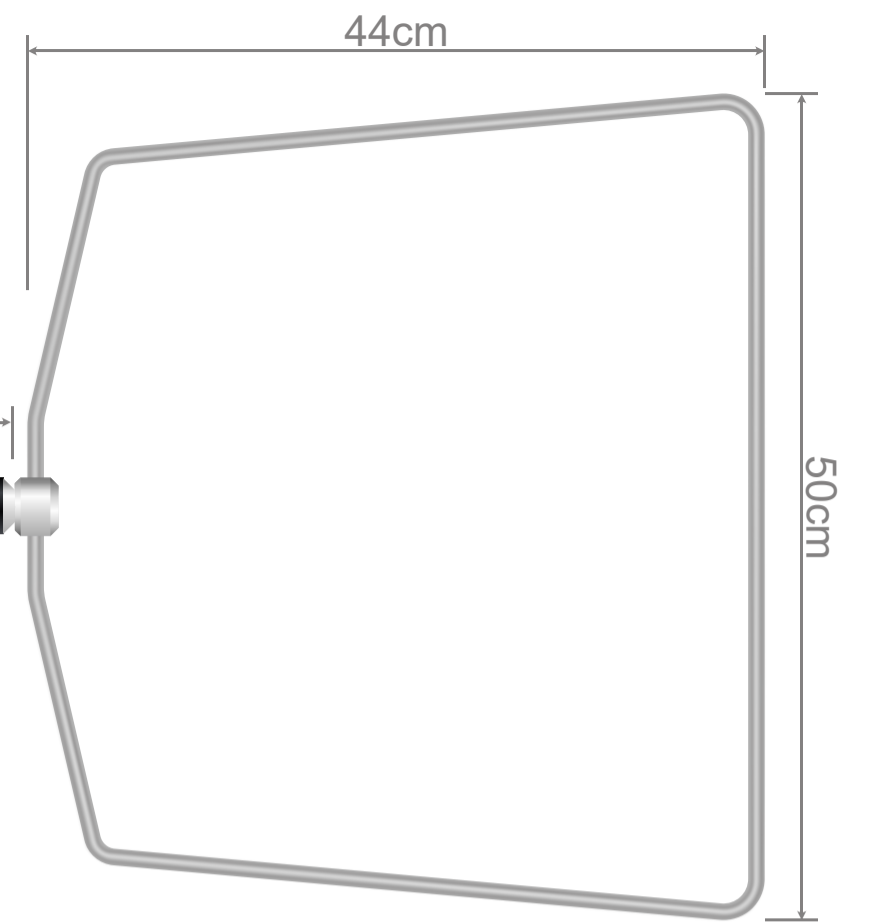

Model  
NT120RS (Standard)  
50x44cm - Handle 1.2m

**Net Style:**  
Rubberised - Standard 0.5m Deep

Illustration not to scale

Model  
NT120RS (Standard)  
Handle 1.2m

Illustration not to scale

Model  
NT120RS (Standard)  
Hoop - 50x44cm

Illustration not to scale

Model  
NT120RS (Standard)  
Quick Release Hoop Joint

**Note:** The Hook'em Quick Release Hoop joint allows for the replacement of the consumable netting component quickly and easily. Nets available as spare parts.