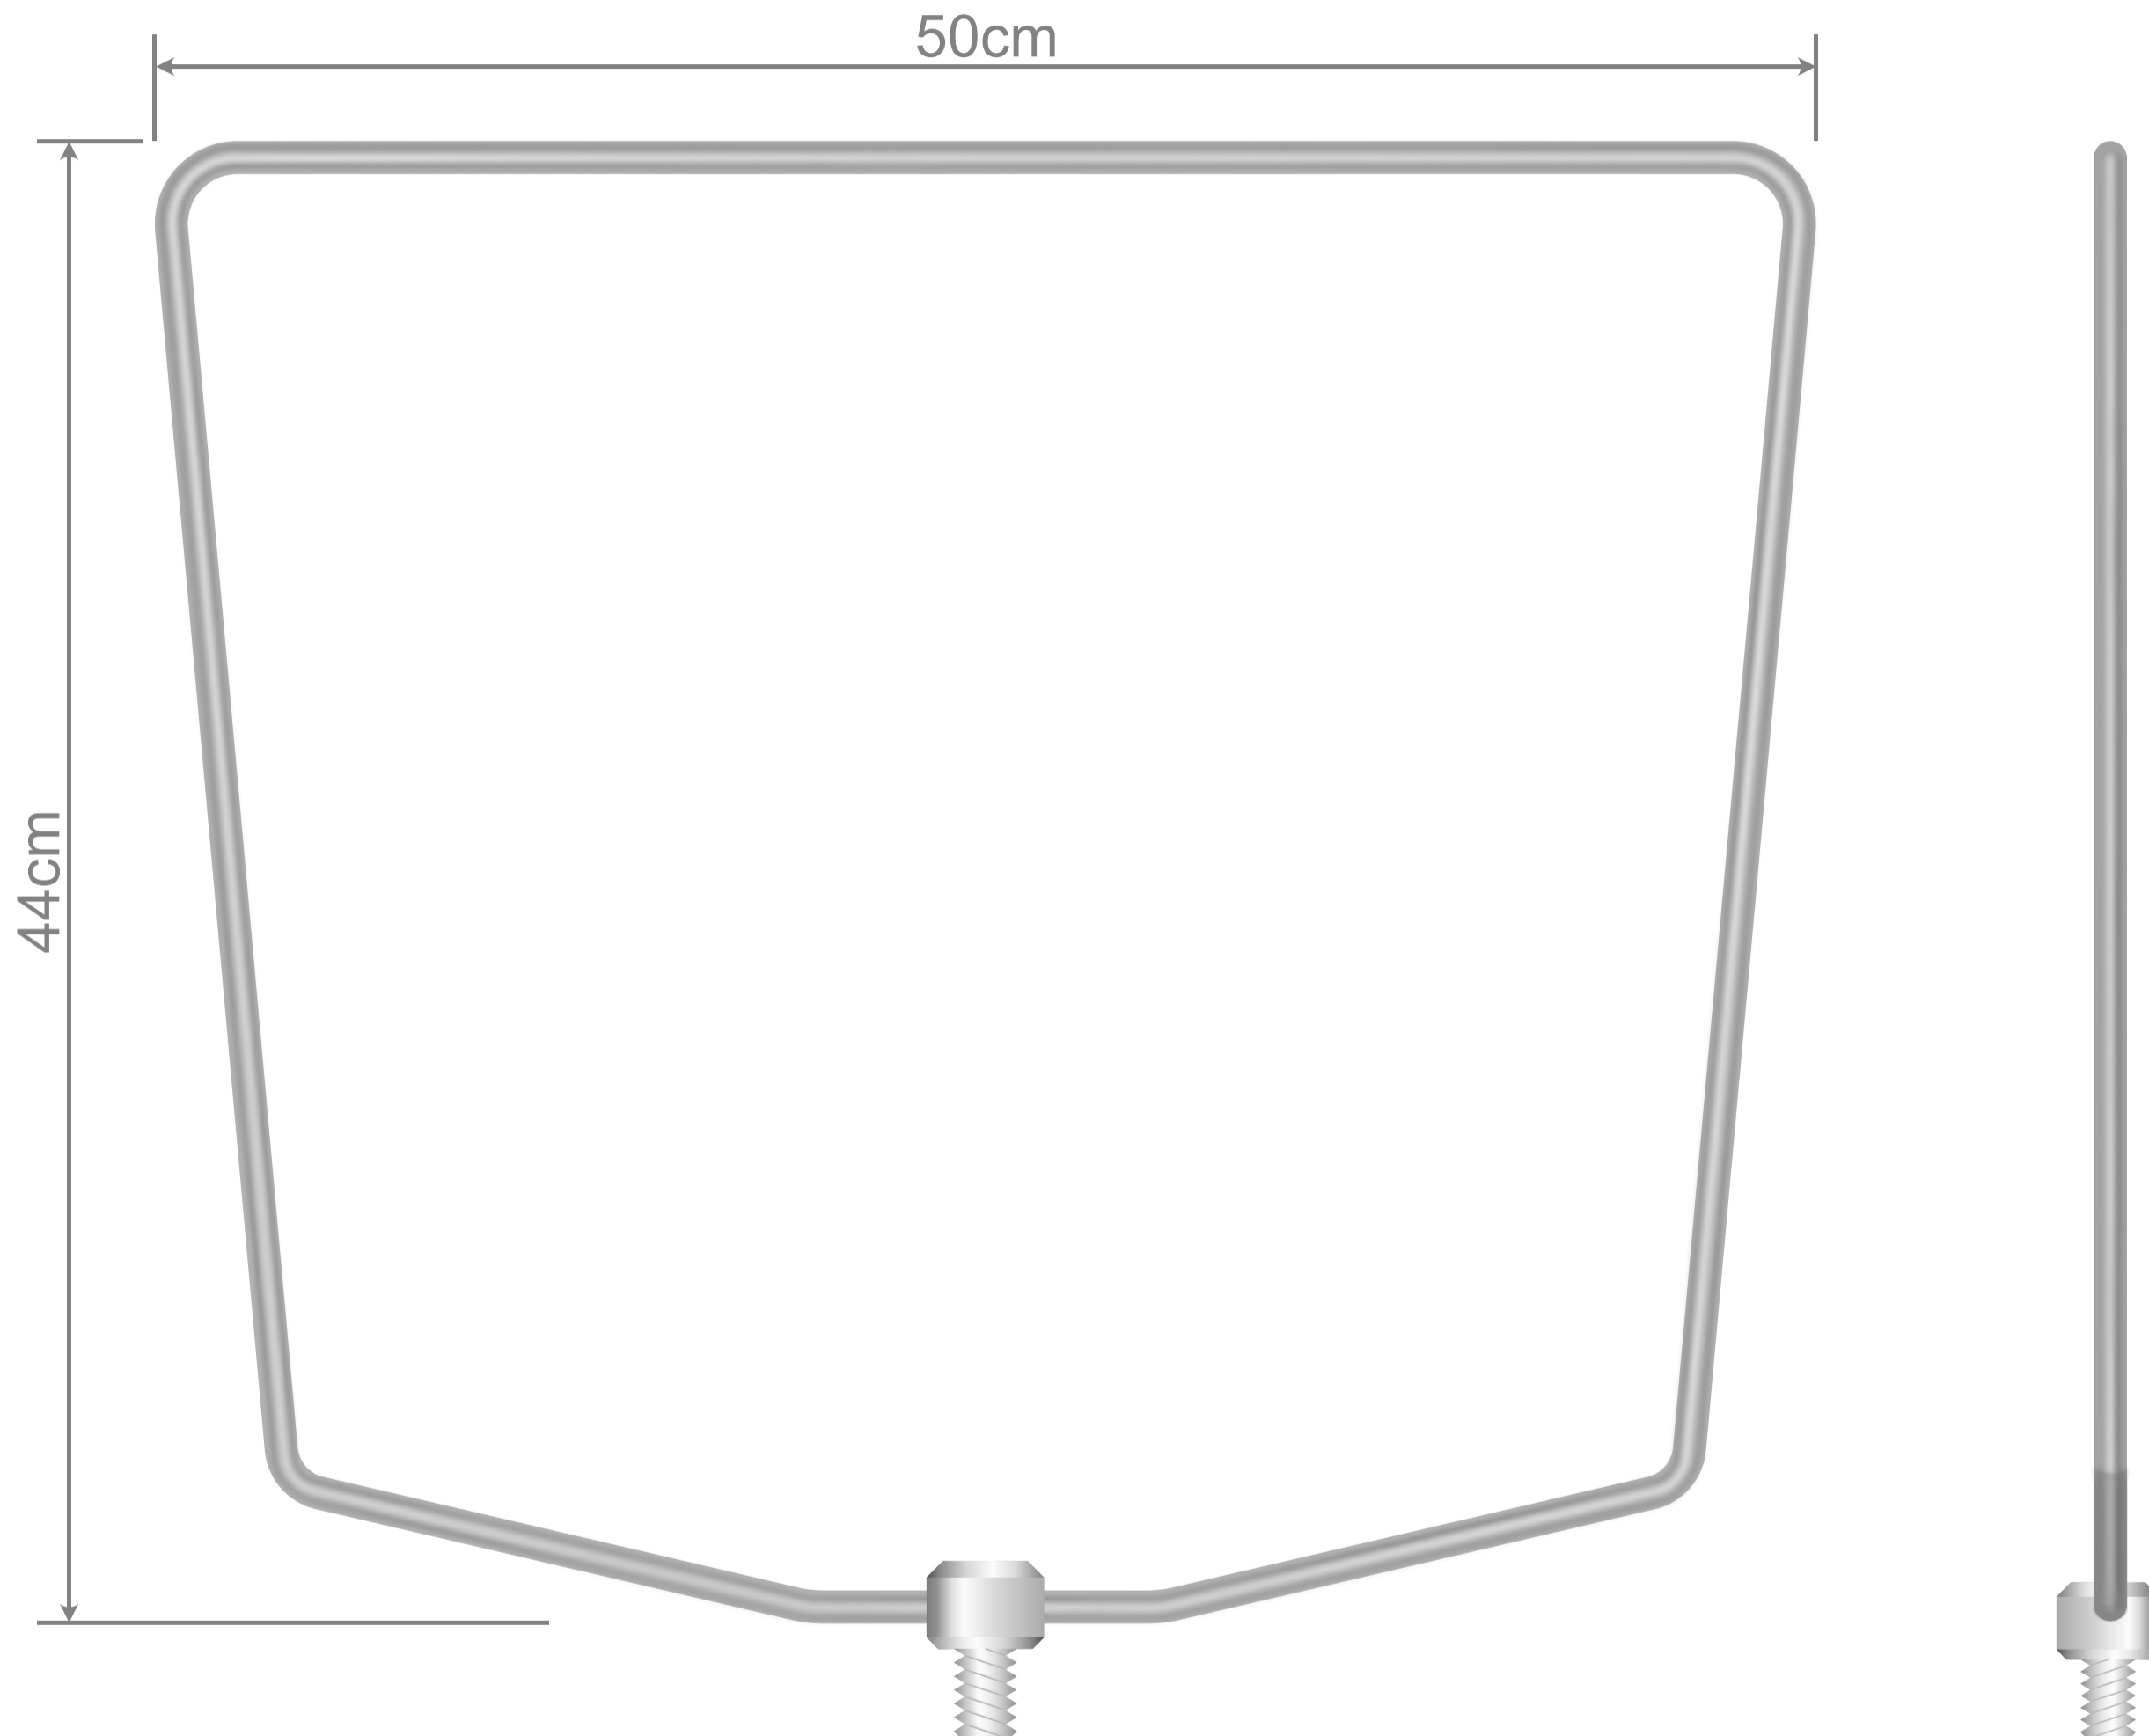

Model  
NT120RS (Standard)  
50x44cm - Handle 1.2m

**Net Style:**  
Rubberised - Standard 0.5m Deep

Illustration not to scale

Model  
NT120RS (Standard)  
Handle 1.2m

Illustration not to scale

Model  
NT120RS (Standard)  
Hoop - 50x44cm

Illustration not to scale

Model  
NT120RS (Standard)  
Quick Release Hoop Joint

**Note:** The Hook'em Quick Release Hoop joint allows for the replacement of the consumable netting component quickly and easily. Nets available as spare parts.