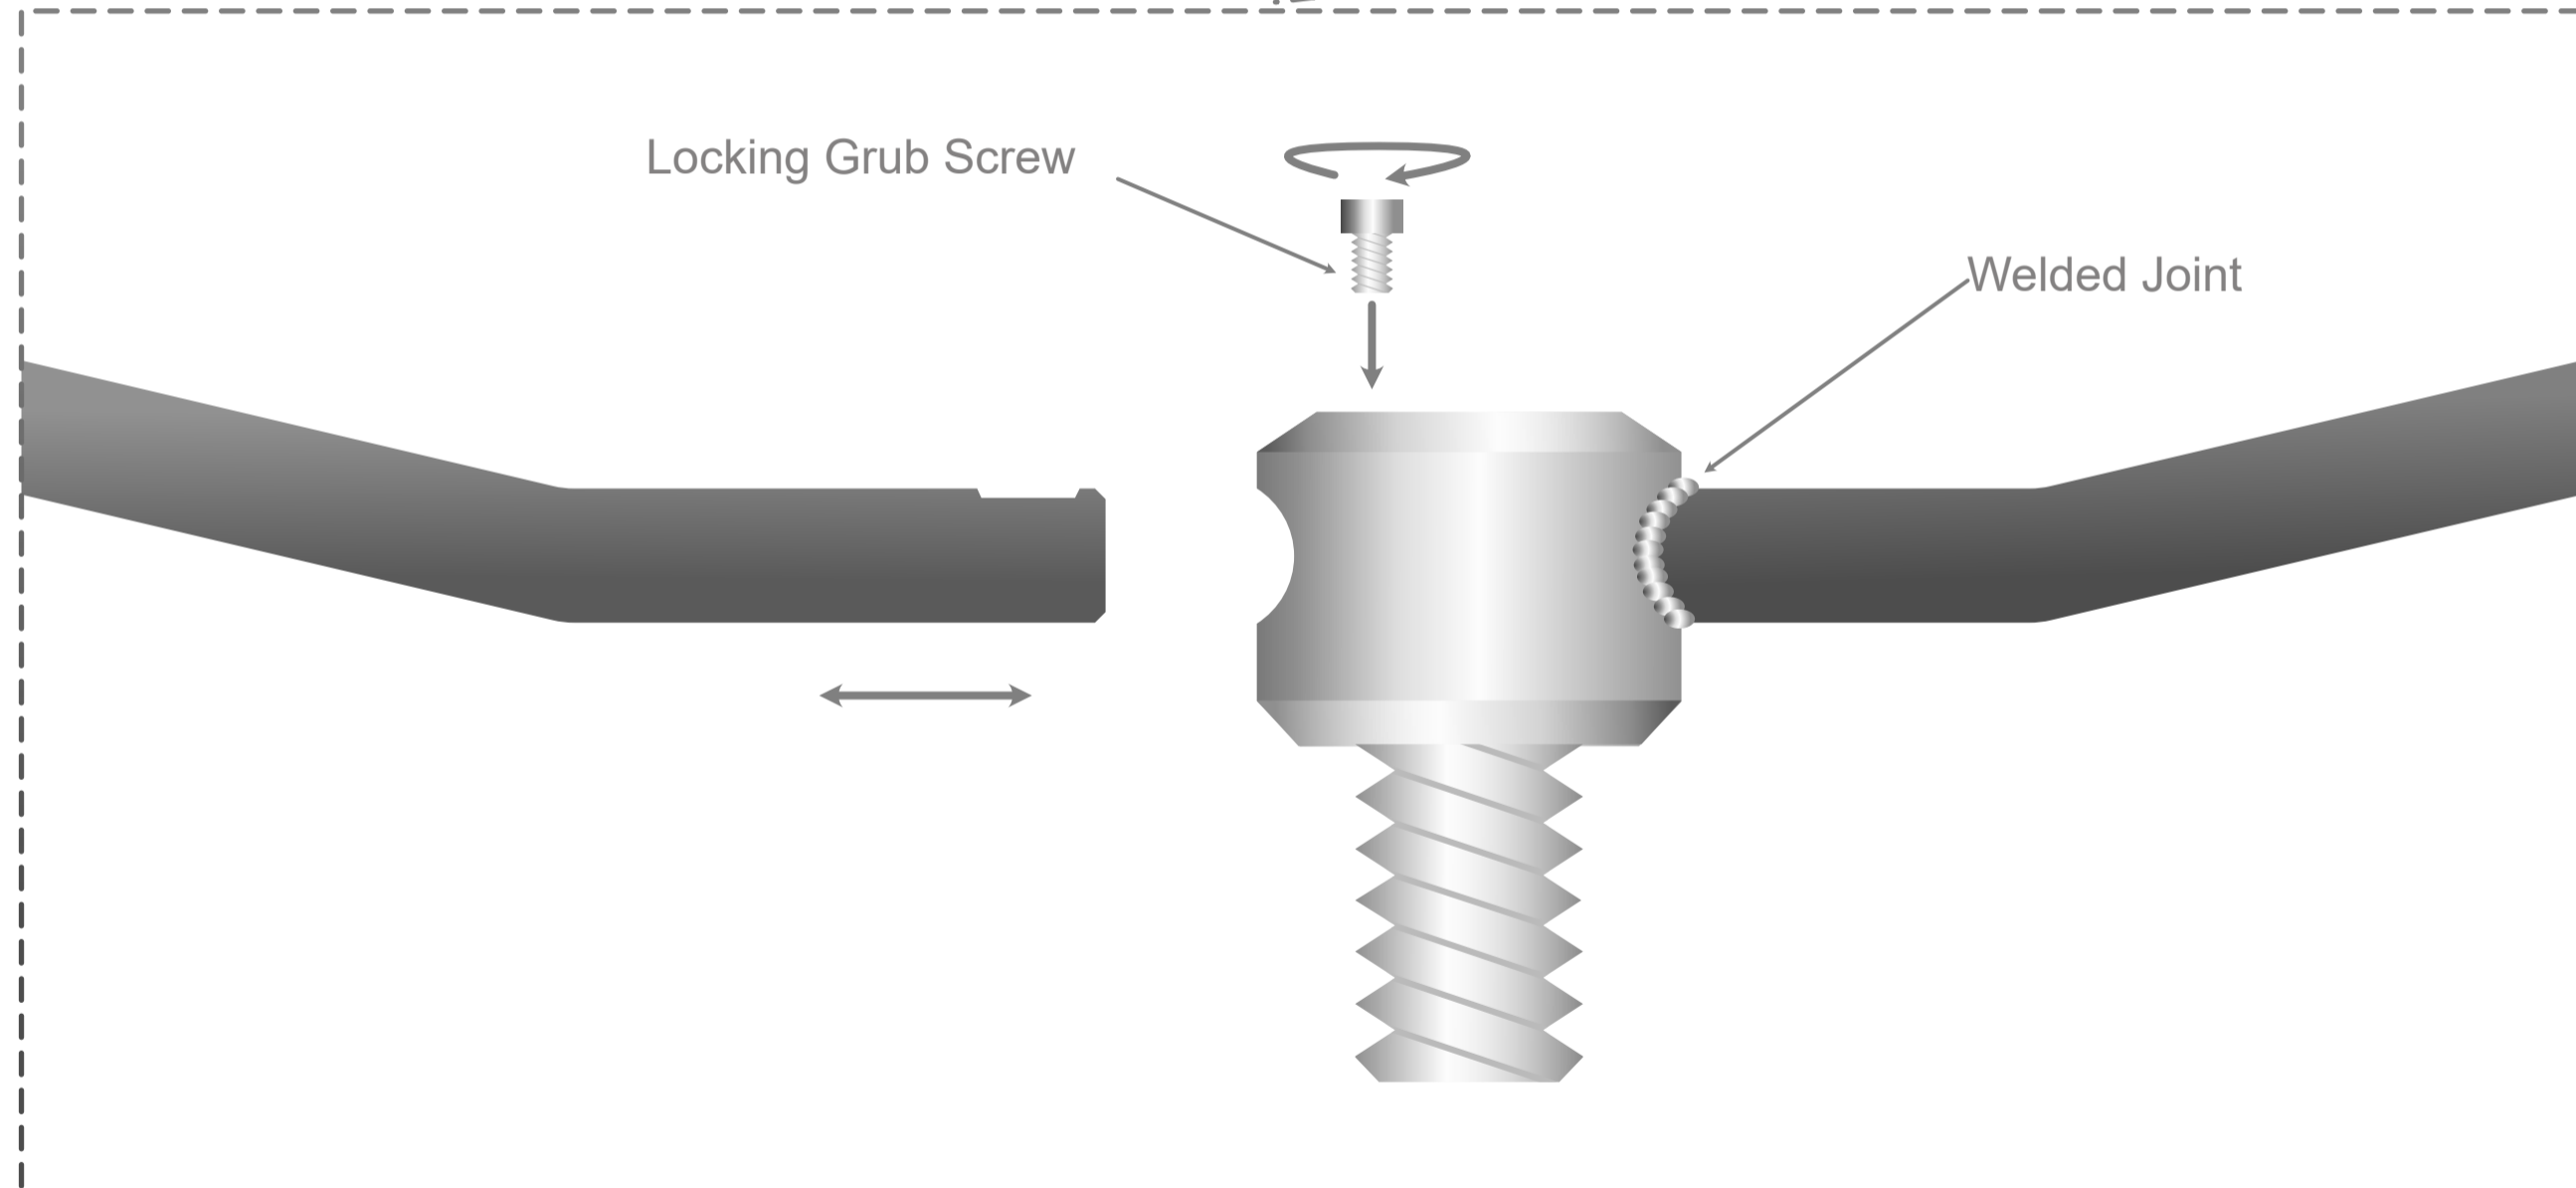

Model  
NT120RS (Standard)  
50x44cm - Handle 1.2m

**Net Style:**  
Rubberised - Standard 0.5m Deep

Illustration not to scale

Model  
NT120RS (Standard)  
Handle 1.2m

Illustration not to scale

Model  
NT120RS (Standard)  
Hoop - 50x44cm

Illustration not to scale

Model  
NT120RS (Standard)  
Quick Release Hoop Joint

**Note:** The Hook'em Quick Release Hoop joint allows for the replacement of the consumable netting component quickly and easily. Nets available as spare parts.