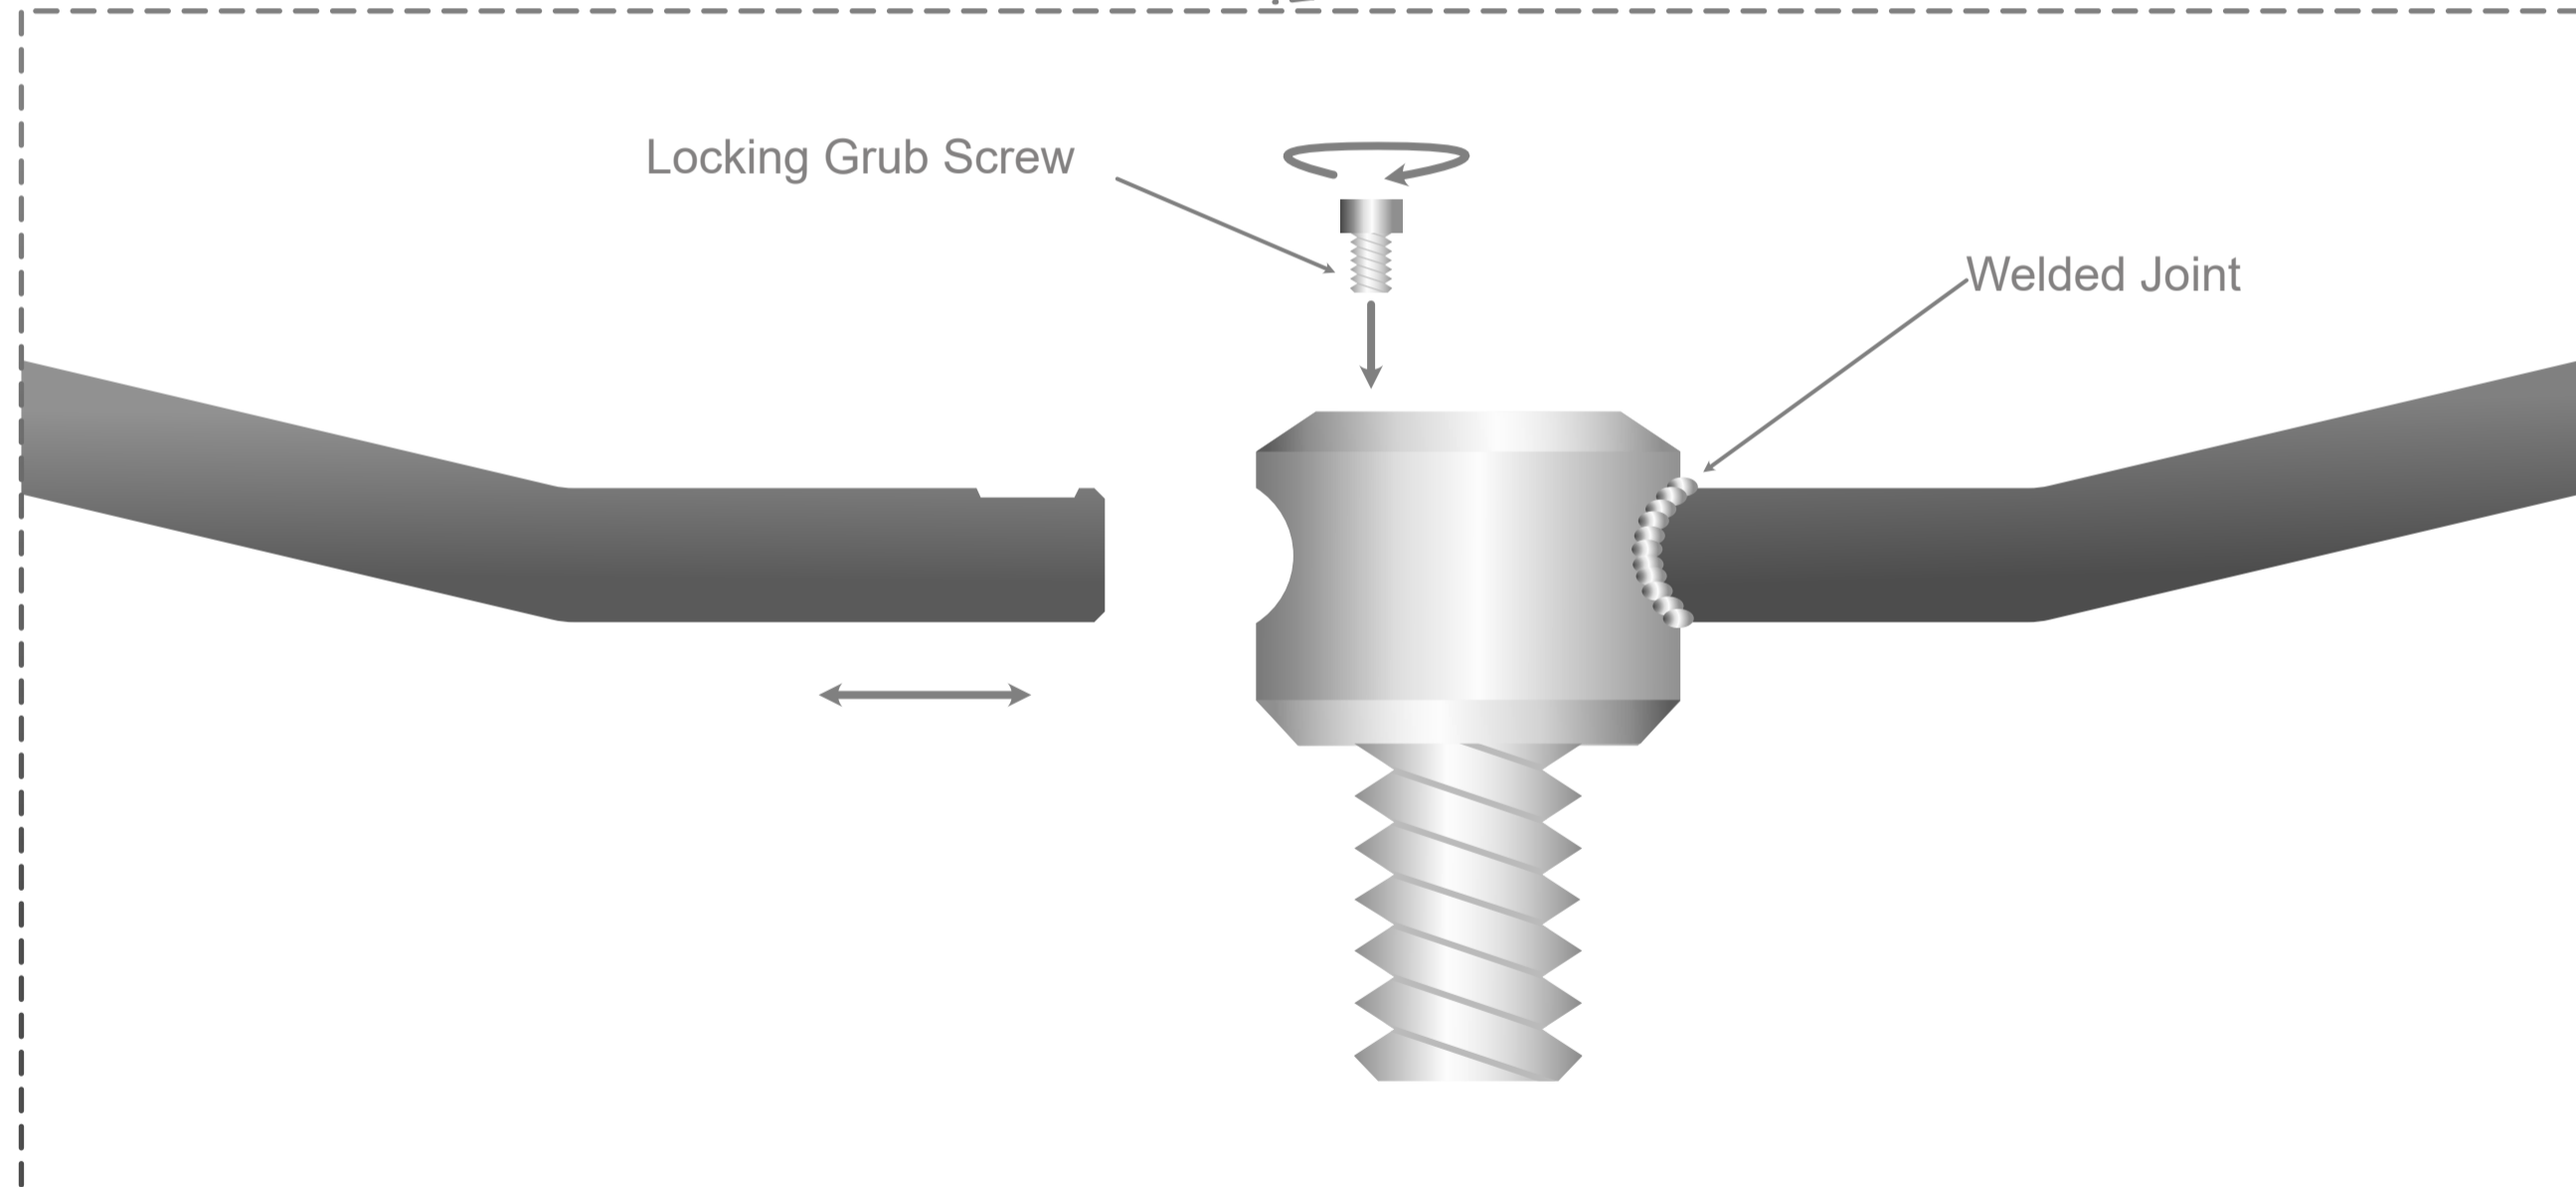

Model
NT120XKL (Extra Large)
60x55cm - 1.2 Handle

1.2m

55cm

60cm

Net Style:
Coated Braid Heavy-Duty - 1.1m

Illustration not to scale

1.1m

Model
NT120XKL (Extra Large)
Handle 1.2m

Illustration not to scale

Model
NT120XKL (Extra Large)
Hoop - 60x55cm

Illustration not to scale

Model
NT120XKL (Extra Large)
Quick Release Hoop Joint

Note: The Hook'em Quick Release Hoop joint allows for the replacement of the consumable netting component quickly and easily. Nets available as spare parts.