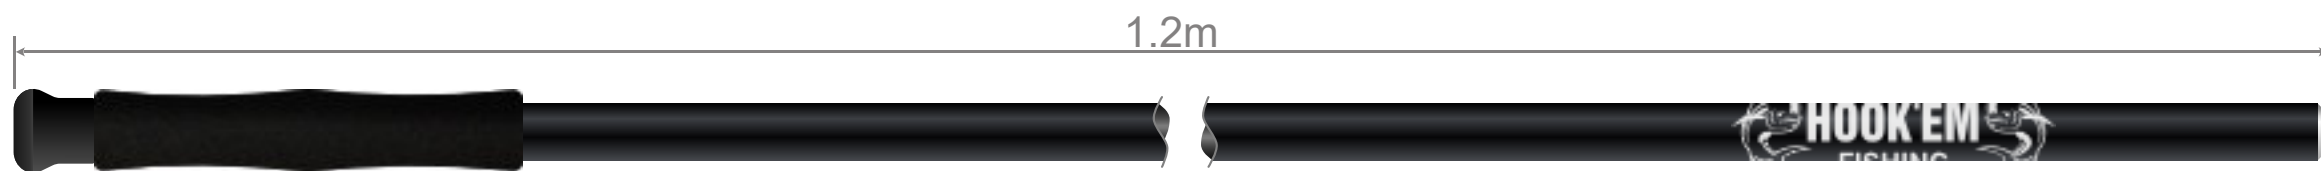

Model
NT120XKL (Extra Large)
60x55cm - 1.2 Handle

1.2m

55cm

60cm

Net Style:
Coated Braid Heavy-Duty - 1.1m

Illustration not to scale

1.1m

Model
NT120XKL (Extra Large)
Handle 1.2m

Illustration not to scale

Model
NT120XKL (Extra Large)
Hoop - 60x55cm

Illustration not to scale

Model
NT120XKL (Extra Large)
Quick Release Hoop Joint

Note: The Hook'em Quick Release Hoop joint allows for the replacement of the consumable netting component quickly and easily. Nets available as spare parts.